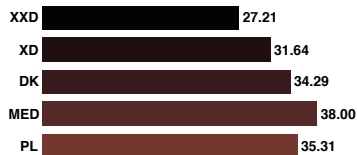

Price breakdown US$

BLUE IRIS MINK FEMALE	Size	Grades	NAPS					
			1X XSN	1 SN	2 SMN	3 MN	4 LN	
Offered Sales % Top	365 100% 44.00	00	Gold Silver Bronze Nap Average VSA VSB	- - - - - -	- - - - - -	43.45 - - 43.45 - -	- - - - - -	- - - - - -
Offered Sales % Top	4,761 78% 46.00	0	Gold Silver Bronze Nap Average VSA VSB	- - - - - -	38.20 35.00 - 36.24 - -	39.98 31.00 - 38.81 - -	- - - - - -	- - - - - -
Offered Sales % Top	16,188 69% 46.00	1	Gold Silver Bronze Nap Average VSA VSB	- - - - - -	42.00 - - 42.00 - -	37.97 27.88 - 37.29 - -	28.00 - - 28.00 - -	- - - - - -
Offered Sales % Top	15,013 67% 39.00	2	Gold Silver Bronze Nap Average VSA VSB	- - - - - -	- - - - - -	30.94 22.61 - 29.87 - -	22.63 - - 22.63 - -	- - - - - -
Offered Sales % Top	2,550 41% 25.00	3	Gold Silver Bronze Nap Average VSA VSB	- - - - - -	- - - - - -	22.72 - - 22.72 - -	19.00 - - 19.00 - -	- - - - - -
Offered Sales % Top	38,877 68% 46.00	All Sizes	Offered Sales % Nap Average	- - -	2,498 100% 38.79	30,184 75% 33.90	6,195 20% 23.95	- - -

Color
All grades & sizes