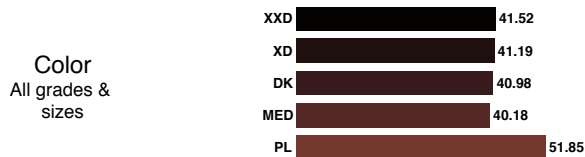

	OFFERED	SALES %	SECTION	AVERAGE	TOP PRICE
Ranch Fox	9,226	65%	Silver	\$58.50	\$155.00
		42%	Blue	\$31.29	\$58.00
		77%	Red	\$84.76	\$106.00

18-03-02

AUCTION REPORT

FEBRUARY 2018

Price breakdown US\$

MAHOGANY MINK MALE	Size	Grades	NAPS					
			1X XSN	1 SN	2 SMN	3 MN	4 LN	
Offered Sales % Top	4,863 100% 63.00	5X0	Gold	62.62	58.80	53.77	-	-
			Silver	-	54.79	-	48.00	-
			Bronze	-	-	-	-	-
			Nap Average	62.62	57.85	53.77	48.00	-
			VSA	-	-	-	-	-
			VSB	-	-	-	-	-
Offered Sales % Top	38,304 96% 59.00	4X0	Gold	57.87	55.01	48.62	51.23	48.93
			Silver	55.40	49.94	45.07	44.00	-
			Bronze	-	-	-	-	-
			Nap Average	57.28	53.59	47.03	47.55	48.93
			VSA	-	-	-	-	-
			VSB	-	-	-	-	-
Offered Sales % Top	106,461 72% 52.00	000	Gold	50.22	48.81	43.31	42.25	44.71
			Silver	47.31	43.55	38.52	37.80	36.00
			Bronze	-	-	-	-	-
			Nap Average	49.55	47.14	41.74	40.85	42.77
			VSA	-	-	-	-	-
			VSB	-	-	-	-	-
Offered Sales % Top	95,705 50% 44.00	00	Gold	41.23	42.66	38.26	35.43	36.20
			Silver	38.21	38.36	34.43	33.39	31.51
			Bronze	-	-	35.00	-	-
			Nap Average	40.44	40.63	36.19	34.77	35.18
			VSA	-	-	33.00	32.00	-
			VSB	-	-	-	-	-
Offered Sales % Top	41,431 96% 36.00	0	Gold	34.69	30.99	28.56	27.68	28.00
			Silver	31.79	30.21	27.90	26.16	25.00
			Bronze	-	-	-	-	-
			Nap Average	33.97	30.82	28.40	27.24	27.64
			VSA	-	-	-	-	-
			VSB	-	-	-	-	-
Offered Sales % Top	8,229 100% 30.00	1	Gold	29.69	26.99	24.32	24.13	24.00
			Silver	-	24.00	21.00	22.00	-
			Bronze	-	-	-	-	-
			Nap Average	29.69	26.84	23.87	23.73	24.00
			VSA	-	-	-	-	-
			VSB	-	-	-	-	-
Offered Sales % Top	294,993 73% 63.00	All Sizes	Offered	28,908	144,002	77,112	38,515	6,456
			Sales %	97%	58%	80%	90%	97%
			Nap Average	46.87	45.46	37.01	35.01	35.23