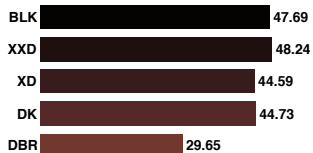

Price breakdown US$

BLACK MINK MALE	Size	Grades	NAPS					
			1X XSN	1 SN	2 SMN	3 MN	4 LN	
Offered Sales % Top	2,622 100% 70.00	5X0	Black NAFA - Blackglama Silver Bronze Nap Average VSL	66.00 65.00 - 65.62 -	68.14 59.00 - 67.25 60.36	55.78 55.00 - 55.61 -	- - - - -	- - - - -
Offered Sales % Top	51,767 100% 72.00	4X0	Black NAFA - Blackglama Silver Bronze Nap Average VSL	63.79 56.00 - 60.91 57.00	62.38 54.44 - 61.19 55.21	51.04 48.00 - 50.59 46.67	49.00 42.00 - 46.26 42.00	- - - - -
Offered Sales % Top	207,614 92% 2,000.00	000	Black NAFA - Blackglama Silver Bronze Nap Average VSL	52.51 47.94 - 51.14 49.87	55.00 47.51 - 53.78 48.21	46.46 43.01 - 45.84 42.00	43.36 36.21 - 41.25 37.54	- - - - -
Offered Sales % Top	217,084 84% 53.00	00	Black NAFA - Blackglama Silver Bronze Nap Average VSL	45.01 39.96 - 43.44 39.57	48.28 40.75 - 46.66 40.78	38.80 34.36 - 37.84 34.93	34.33 31.20 - 33.74 31.70	- - - - -
Offered Sales % Top	89,073 86% 44.00	0	Black NAFA - Blackglama Silver Bronze Nap Average VSL	37.66 33.95 - 36.87 33.24	39.23 33.43 - 38.03 33.99	30.68 29.00 - 30.35 28.92	27.25 25.00 - 26.89 27.82	- - - - -
Offered Sales % Top	18,626 100% 34.00	1	Black NAFA - Blackglama Silver Bronze Nap Average VSL	30.83 29.69 - 30.51 28.57	31.66 28.33 - 31.15 28.59	25.71 24.87 - 25.56 23.92	24.73 19.00 - 23.48 18.00	- - - - -
Offered Sales % Top	586,786 89% 2,000.00	All Sizes	Offered Sales % Nap Average	69,297 93% 45.82	426,980 86% 48.89	76,252 96% 38.08	14,257 100% 31.22	- - -

Color
All grades &
sizes